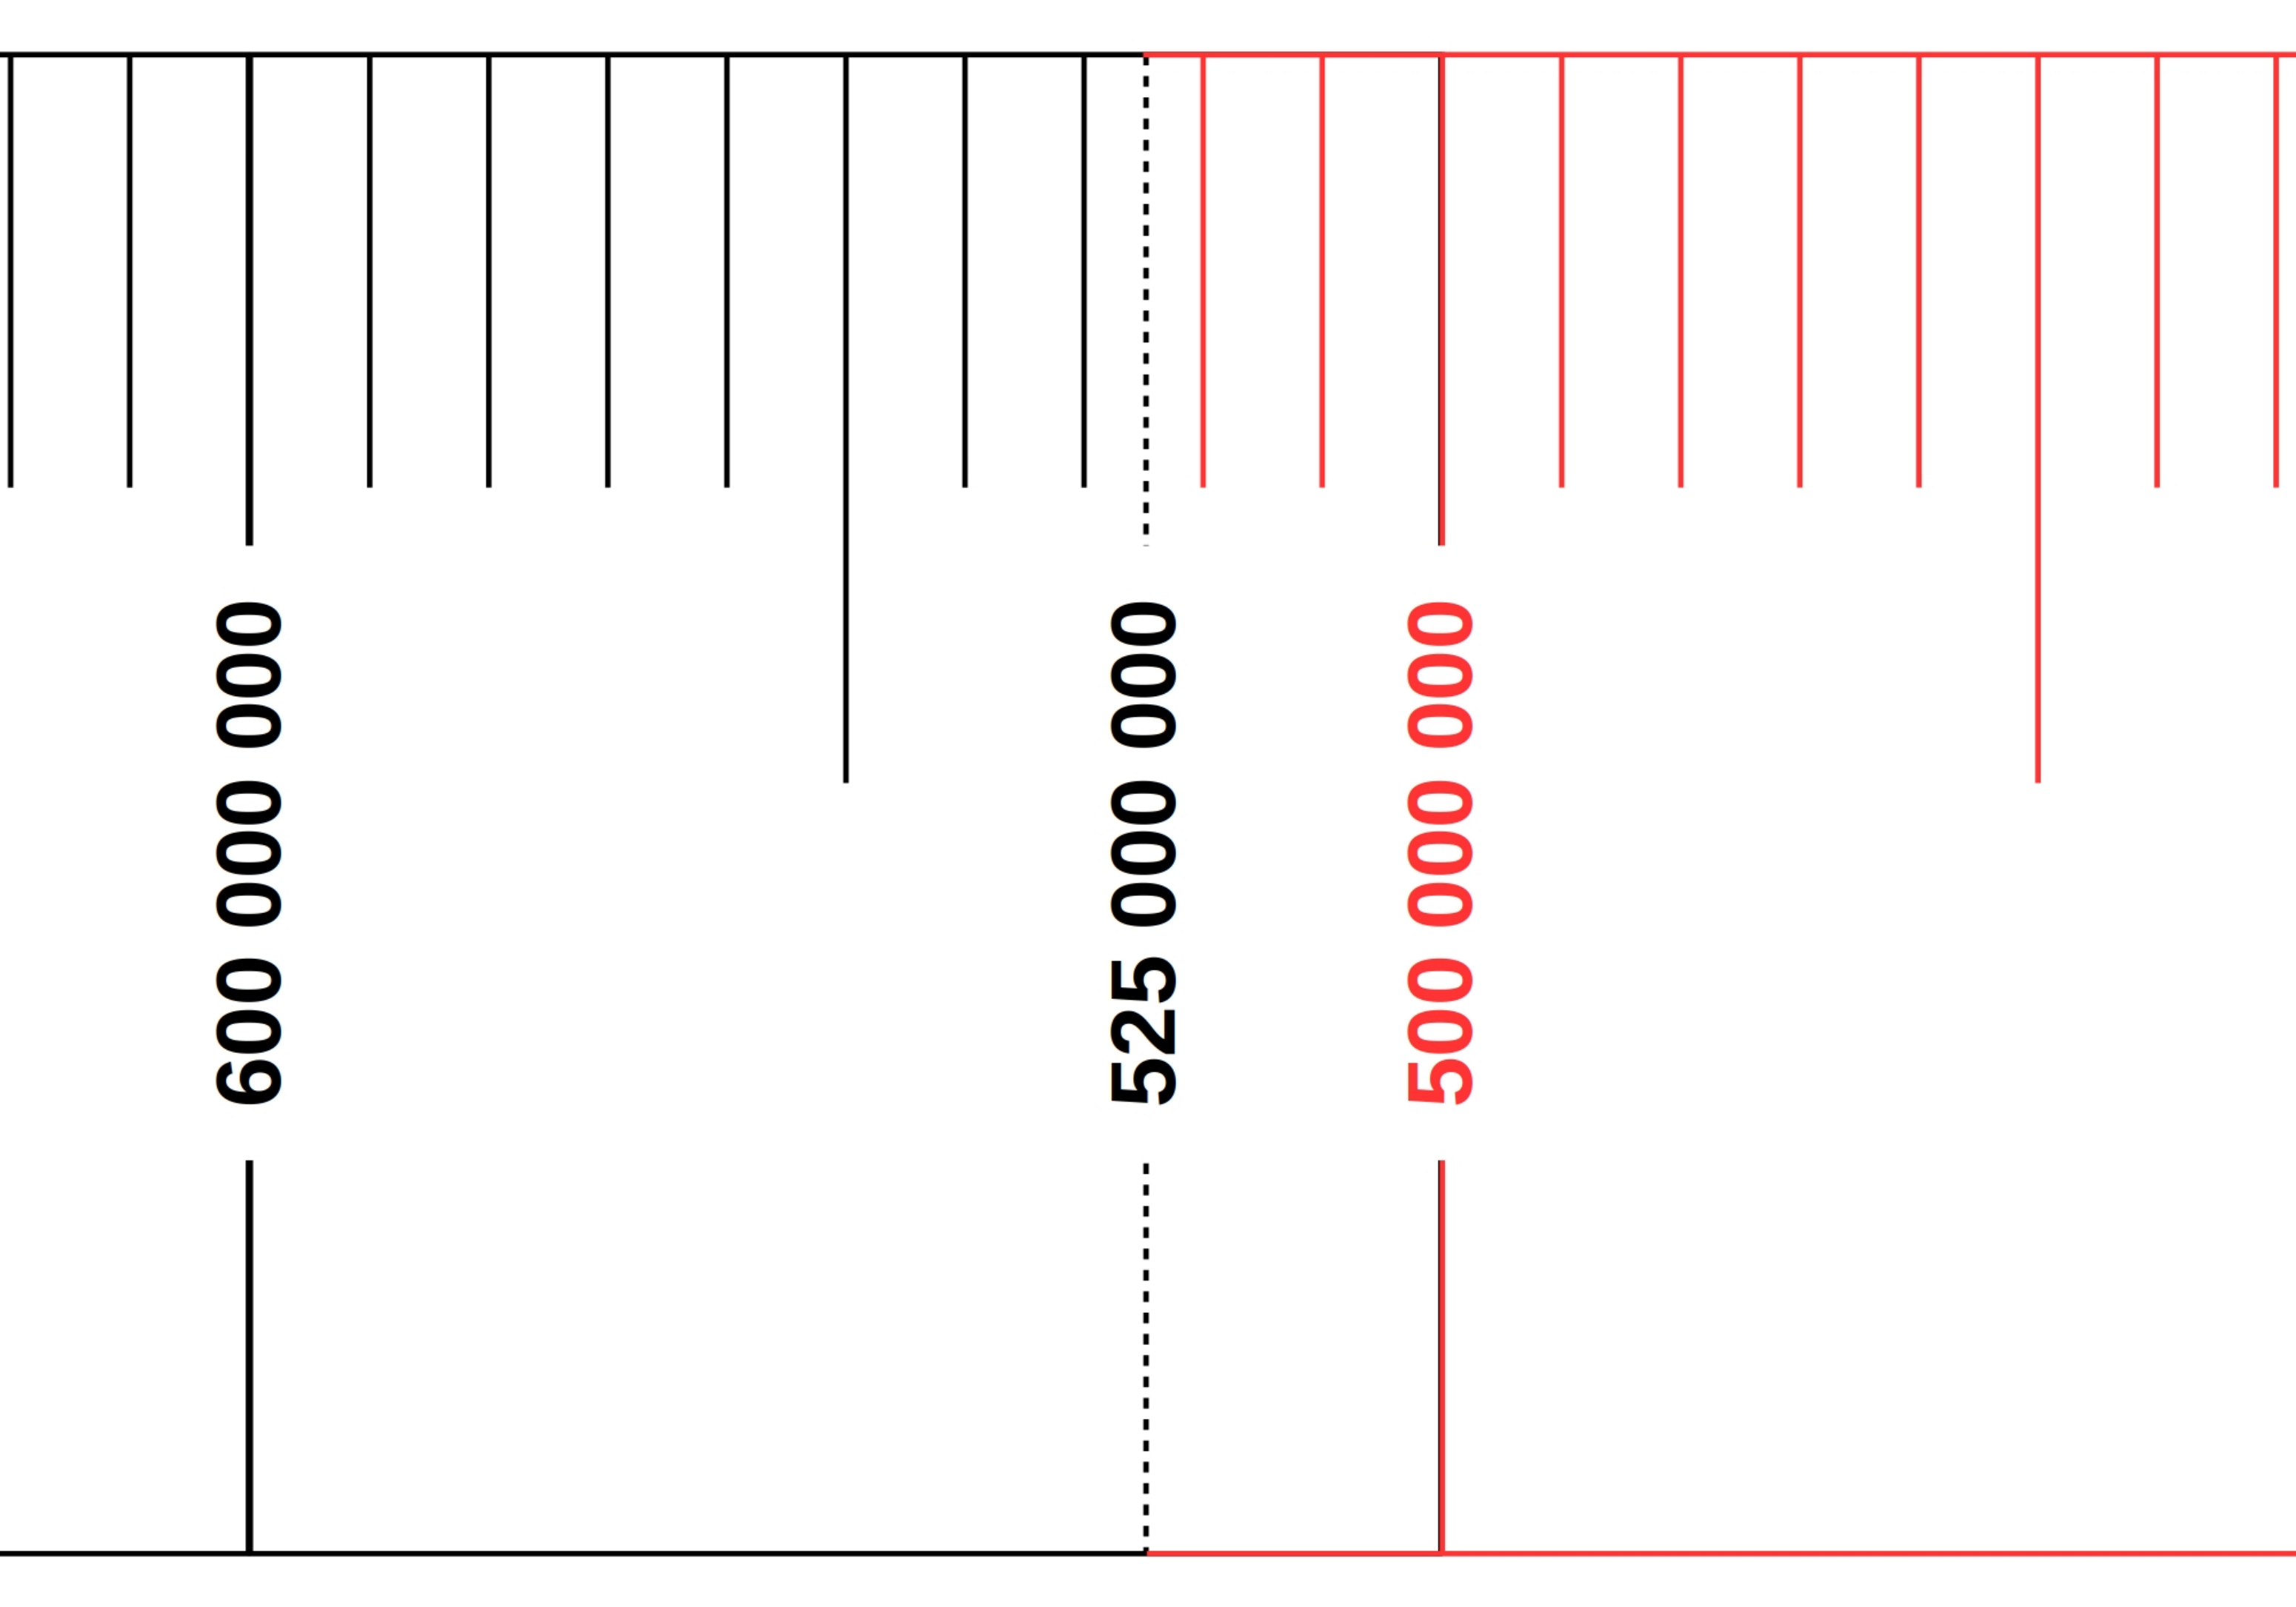

600 000 000

525 000 000

500 000 000