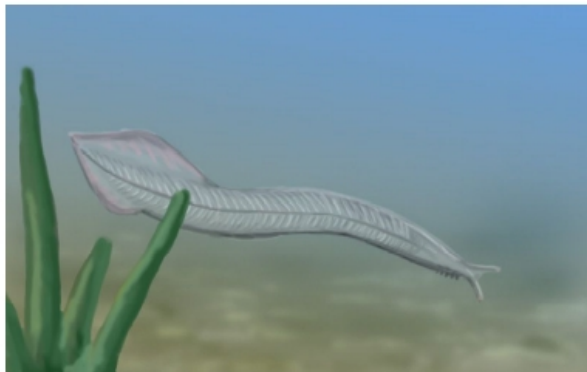

De la naissance de la Terre aux premiers chordés

de - 4 568 500 000

à - 525 000 000 d'années

			4	5	6	8	5	0	0	0							
--	--	--	---	---	---	---	---	---	---	---	--	--	--	--	--	--	--

4 500 000 000

4 400 000 000

A vertical scale with a horizontal line at the top and a horizontal line at the bottom. The scale is divided into 20 equal segments by 21 vertical tick marks. Two labels are positioned vertically in the center of the scale. The label '4 300 000 000' is located between the 4th and 5th tick marks from the top. The label '4 200 000 000' is located between the 16th and 17th tick marks from the top.

4 300 000 000

4 200 000 000

4 100 000 000

4 000 000 000

A vertical scale with a horizontal line at the top and a horizontal line at the bottom. There are 20 vertical tick marks of equal length extending downwards from the top line. The tick marks are evenly spaced. Two specific tick marks are labeled with numbers. The label '3 900 000 000' is positioned between the 10th and 11th tick marks from the top. The label '3 800 000 000' is positioned between the 19th and 20th tick marks from the top. The labels are written in a bold, black, sans-serif font and are oriented vertically, reading from bottom to top.